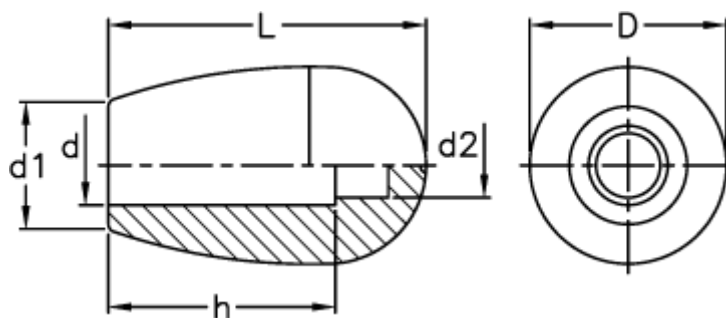

# Data Sheet

Article number: 2304151202

Description: E+G Handle  
I.622/25 N-6 CLEAN

## Measures

---

$d = 6$   
 $D = 16$   
 $d_1 = 12$   
 $d_2 = 4.0$   
 $h = 17$   
 $L = 25.0$